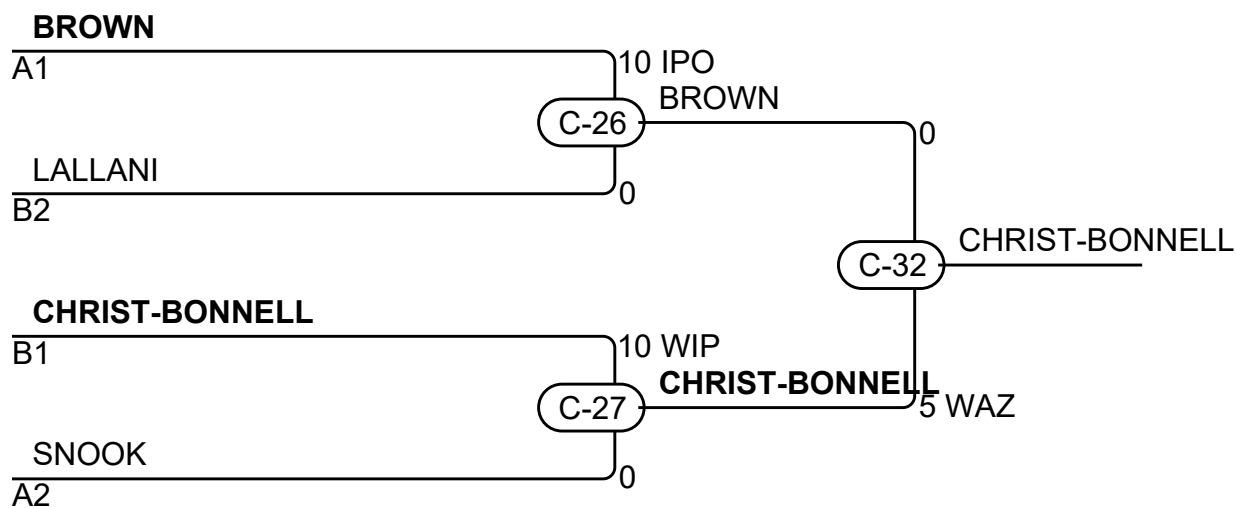

U14F -32 kg

Competitors A

#	Name	Grade	Club	1	2	3	Wins	Pts	Pos
1	Jackie BROWN	Orange	Airdrie Eidokan	XX	10	10	2	20	1
2	Kami IWAASA	Orange	Lethbridge Kyodokan		XX		0	0	3
3	Emily SNOOK	Yellow	Avonhurst		10	XX	1	10	2

Matches A

Match	White	Blue	Result	Time	Code
C-7	Jackie BROWN	Kami IWAASA	10 - 0	0:23	IPO
C-15	Jackie BROWN	Emily SNOOK	10 - 0	0:09	IPO
C-21	Kami IWAASA	Emily SNOOK	0 - 10	1:49	IPO

Competitors B

#	Name	Grade	Club	4	5	6	Wins	Pts	Pos
4	Kiandra CHRIST-BONNELL	Green	Nakamura	XX	10	10	2	20	1
5	Sofia LALLANI	Orange	Airdrie Eidokan		XX	10	1	10	2
6	Keyanna GINTER-BENNETT	Orange	Swift Current			XX	0	0	3

Matches B

Match	White	Blue	Result	Time	Code
C-8	Kiandra CHRIST-BONNELL	Sofia LALLANI	10 - 0	0:41	IPO
C-16	Kiandra CHRIST-BONNELL	Keyanna GINTER-BENNETT	10 - 0	0:48	WIP
C-22	Sofia LALLANI	Keyanna GINTER-BENNETT	10 - 0	0:17	WIP

Results

Pos	Name
1	Kiandra CHRIST-BONNELL, Nakamura
2	Jackie BROWN, Airdrie Eidokan
3	Sofia LALLANI, Airdrie Eidokan
3	Emily SNOOK, Avonhurst